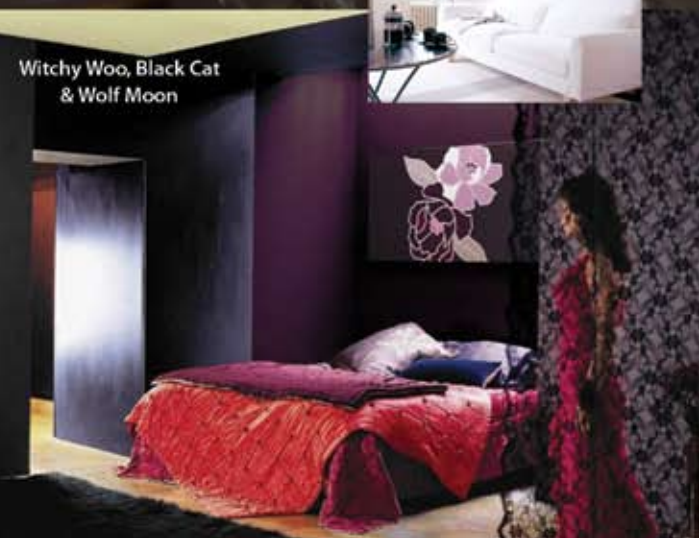

# Six horrific colours available to tint in-store

Pumpkin King & Vampire Blood

Vampire Blood

Ghoul Green

Witchy Woo, Black Cat & Wolf Moon

Black Cat